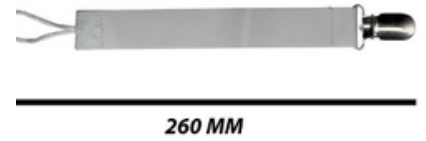

Baby Products

Baby Dummy Clip

R 70

Double walled Baby Bottle

R 220

- Available in Pink and Blue

Baby Dummy

- Available in Pink, blue and silver

R 110